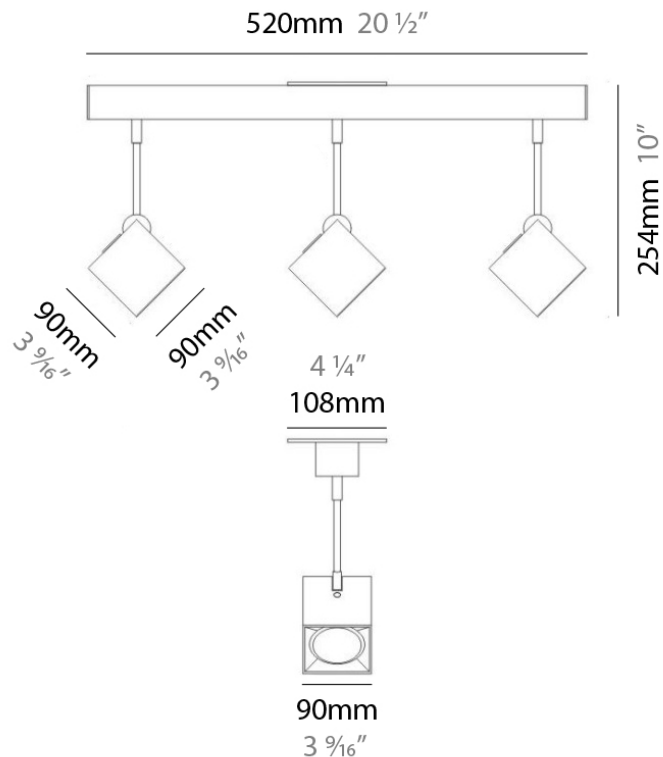

PROJECT	
TYPE	
NOTES	
QUANTITY	
DATE	

DAU SURFACE

D92017

GENERAL

Series: Dau
Brand: Milan
Division: Design
Mounting Type: Surface
Mounting Location: Ceiling
Subcategory: Pendant

PHYSICAL

Shape: Abstract
Length (mm): 520
Length (in): 20 1/2
Width (mm): 110
Width (in): 4 3/16
Height (mm): 254
Height (in): 10
Weight (kg): 1.4
Weight (lbs): 3
Fixture Material: Aluminum

ELECTRICAL

Number of Lamps: 3
Lamp Type: LED Retrofit
Lamp Shape: MR16
Bulb Included: Bulb Not Included
Total Output Wattage (W): 15
Max. Wattage Per Lamp (W): 5
Lamp Base: GU10
Input Voltage (V): 120

LED

Delivered Lumen Range: 500 - 999 lm

OPTICAL

RATINGS AND CERTIFICATIONS

Certified By: CSA Certified to UL and CSA Standards
IP rating: IP20