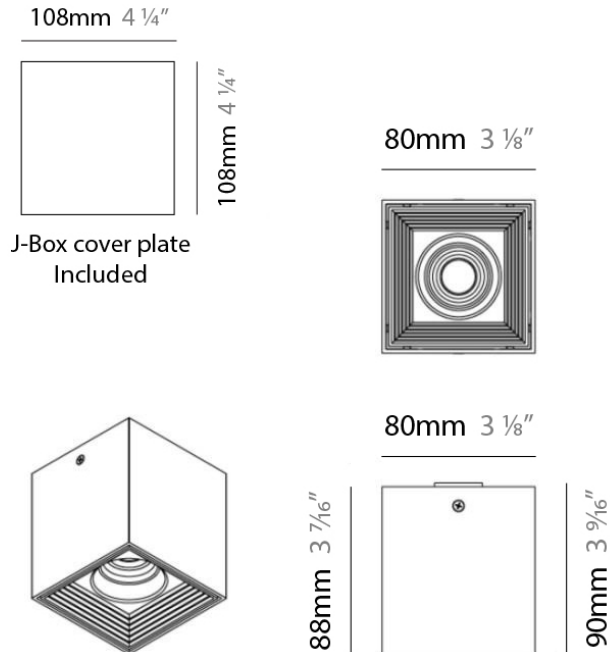

DAU SINGLE SURFACE

D92128

PROJECT
TYPE
NOTES
QUANTITY
DATE

GENERAL

Series: Dau
Subseries: Dau Single
Brand: Milan
Division: Design
Mounting Type: Surface
Mounting Location: Ceiling
Subcategory: Downlight

PHYSICAL

Shape: Cube
Length (mm): 80
Length (in): 3 1/8"
Width (mm): 80
Width (in): 3 1/8"
Height (mm): 90
Height (in): 3 9/16"
Light Distribution: Direct
Weight (kg): 0.6
Weight (lbs): 1.2999
Fixture Material: Extruded Aluminum

ELECTRICAL

Input Wattage Range: 10 - 19 W
Lamp Type: LED
Input Wattage (W): 10
Total Output Wattage (W): 9.3
Dimming: Tri-Mode (Non-Dimming and Phase Dimming (120Vac only) and 0-10V Dimming)
Driver Included: Yes
Driver Location: Integrated
Driver Type: Constant Current - 120Vac
Driver Class: Class 2
Input Voltage (V): 120
Constant Current (mA): 350
Upon Request: (Not included: see components) Remote: 0-10Vdc dimming / Phase dimming @120Vac / 277Vac / Lutron Pro

LED

Delivered Lumen Range: 500 - 999 lm
Number of LEDs: 1
Color Temperature (°K): 2700
Max. Delivered Lumen (lm): 829.93
CRI: >80 CRI
Lamp Life (hrs): 50000

OPTICAL

Reflector°: 50

RATINGS AND CERTIFICATIONS

Certified By: CSA Certified to UL and CSA Standards
IP rating: IP20